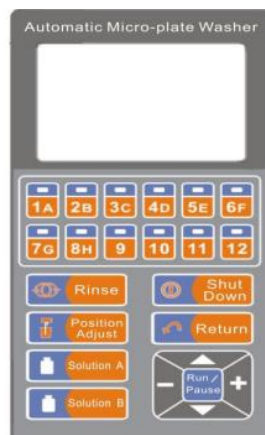

ELISA Washer

IG-EW128

IGENE LABSERVE

Innovative • Interactive • Intuitive

FEATURES & SPECIFICATIONS

DESCRIPTION

Microplate Washer IG-EW128 (hereby called washer) was developed by our R&D department, basing on our professional experiments and the latest technology trend in the microplate washer's field. The manual includes detailed description for installation, operation and maintenance for our washer. Please read the manual carefully before use it.

FEATURES

- ❖ 3.5-inch LCD screen with back light, which is easy to operate.
- ❖ High reliability, good washing result, suitable to various Micro-plates (flat, round, U, V plate 96-well and 48-well plate).
- ❖ 100 washing programs can be saved independently.
- ❖ Two alternative solutions bottles (A and B) for choose, which can be selected either by default settings or manual operation.
- ❖ Manifold types: 8 and 12 channel.
- ❖ Washing times : 1~99 times adjustable, Soaking or shaking or soaking plus shaking.
- ❖ Rinse pipeline time: 1~ 240 s adjustable, bottom washing, two-point aspirating function.
- ❖ Dispensing time can be adjusted by program settings; Dispensing volume can be adjusted by air pressure adjustable valve.
- ❖ The time for soaking or shaking can be chosen to be seconds or minutes, whose number can be set from 1 to 999.
- ❖ Wash lines: 1-12 lines selective.
- ❖ Residual volume: < 1.5%.
- ❖ Every position parameter of different micro-plate can be saved in different washing programs.
- ❖ Batch modification function for washing programs, especially for position parameters.
- ❖ Alarm function by Waste water sensor when waste water bottle is full, which will make washing paused automatically. Device will restart after you empty the waste water bottle.
- ❖ IG-EW128 Plus with senior function:
 - Waste liquid auto discharge function.
 - Device of water proof and fog proof, to make vacuum pump.